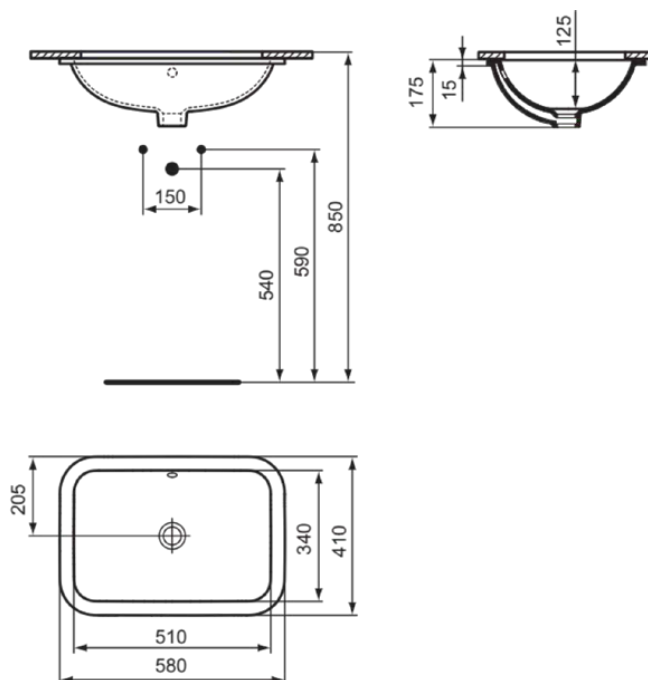

## E506101

CONNECT | Under-countertop basin 580x410x175 mm in white glossy finish, no tap hole, with overflow

### General information

Product type:	Washbasins
Sub product type:	Under-countertop basin
Brand:	Ideal Standard
Suite name:	CONNECT
Designer:	Studio Levien
Colour:	01 - White Glossy
Surface finish effect:	glossy
Height (mm):	175
Width (mm):	580
Length / Projection (mm):	410
Net weight (kg):	7.45
EAN code:	5017830447153